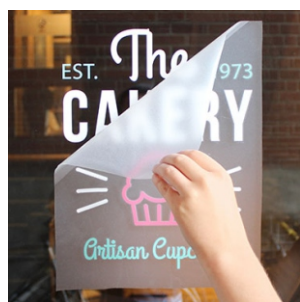

WINDOWS STICKER