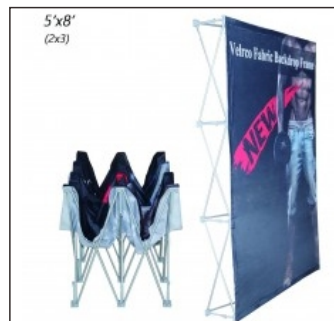

## BANNER

ROLLUP BANNER  
SIZE: 33 " X81 "

BACKDRO背景板/舞台背景  
SIZE: 6x8,8x10,10x10...

x display BANNER  
SIZE: 23 " X63 "

ROLLUP BANNER易拉宝  
SIZE: 33 " X81 "

## A FRAME SIGN

DISPLAY SIGNS  
SIZE: 18in X24 in

A SIGNS  
SIZE: 24in x 24in

A SIGNS  
SIZE: 24in X 36in

DESK DISPLAY  
SIZE: 6in X4in

## CAR GRAPHIC/WALL GRAPHIC

Traditional

Traditional with Fixed Valance

Box Style

Convex Quarter Round

Concave

Dome Style

1 Framed Fixed Valance can be added to any awning