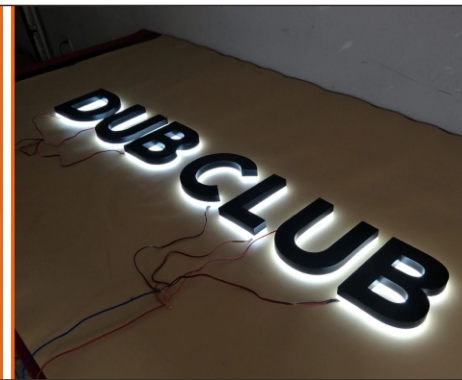

B BACK LIT (HALO LIT) CHANNEL LETTERS