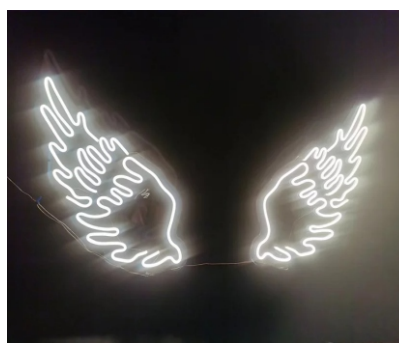

BANNER

A FRAME SIGN

WINDOWS STICKER

LED NEON

CAR GRAPHIC/WALL GRAPHIC